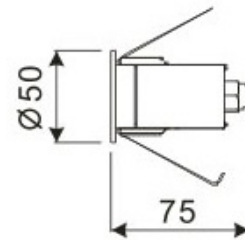

LED Recessed Lighting – LR-R00127

Model No.	LR-R00127
LED Type	CREE XP
LED Q'TY.	1
Beam Angle	30°
Minimum luminous flux(lm)	90
Voltage	12V AC/DC
LED Watt	1W
Environmental Temperature	- 20°C~60°C
Environmental Humidity	0%-95%
Safety Class	III
Safety Type	IP68
Material	Aluminium
Driver	Excluded